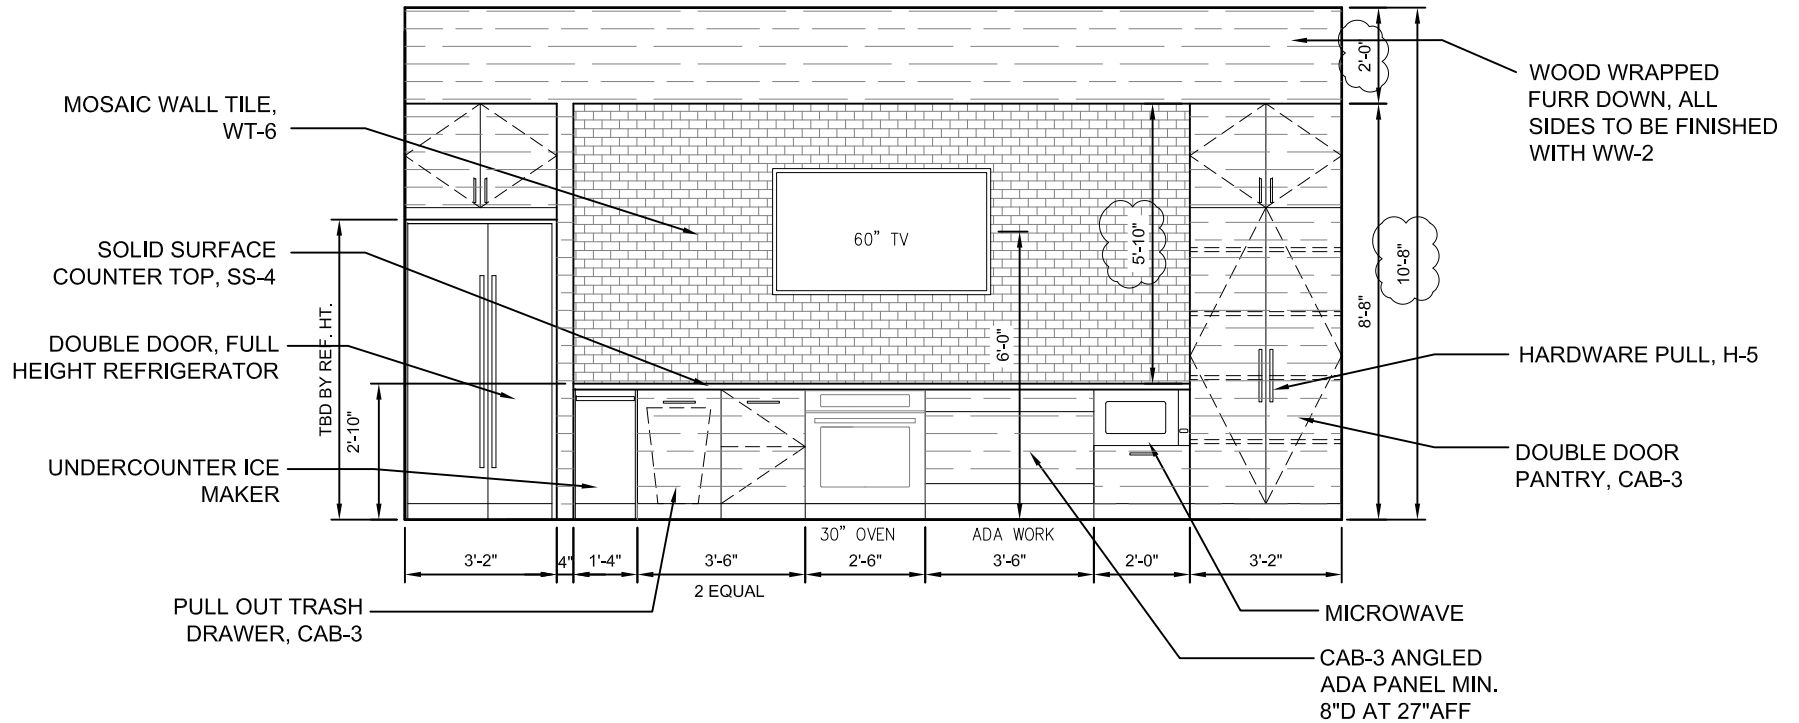

10-17-2016 Clubroom Kitchen Elevation - Revised due to 10'-8" actual ceiling height. Coordinate with subs.

**5 CLUB @ KITCHEN**  
 Scale: 1/4" = 1'-0"