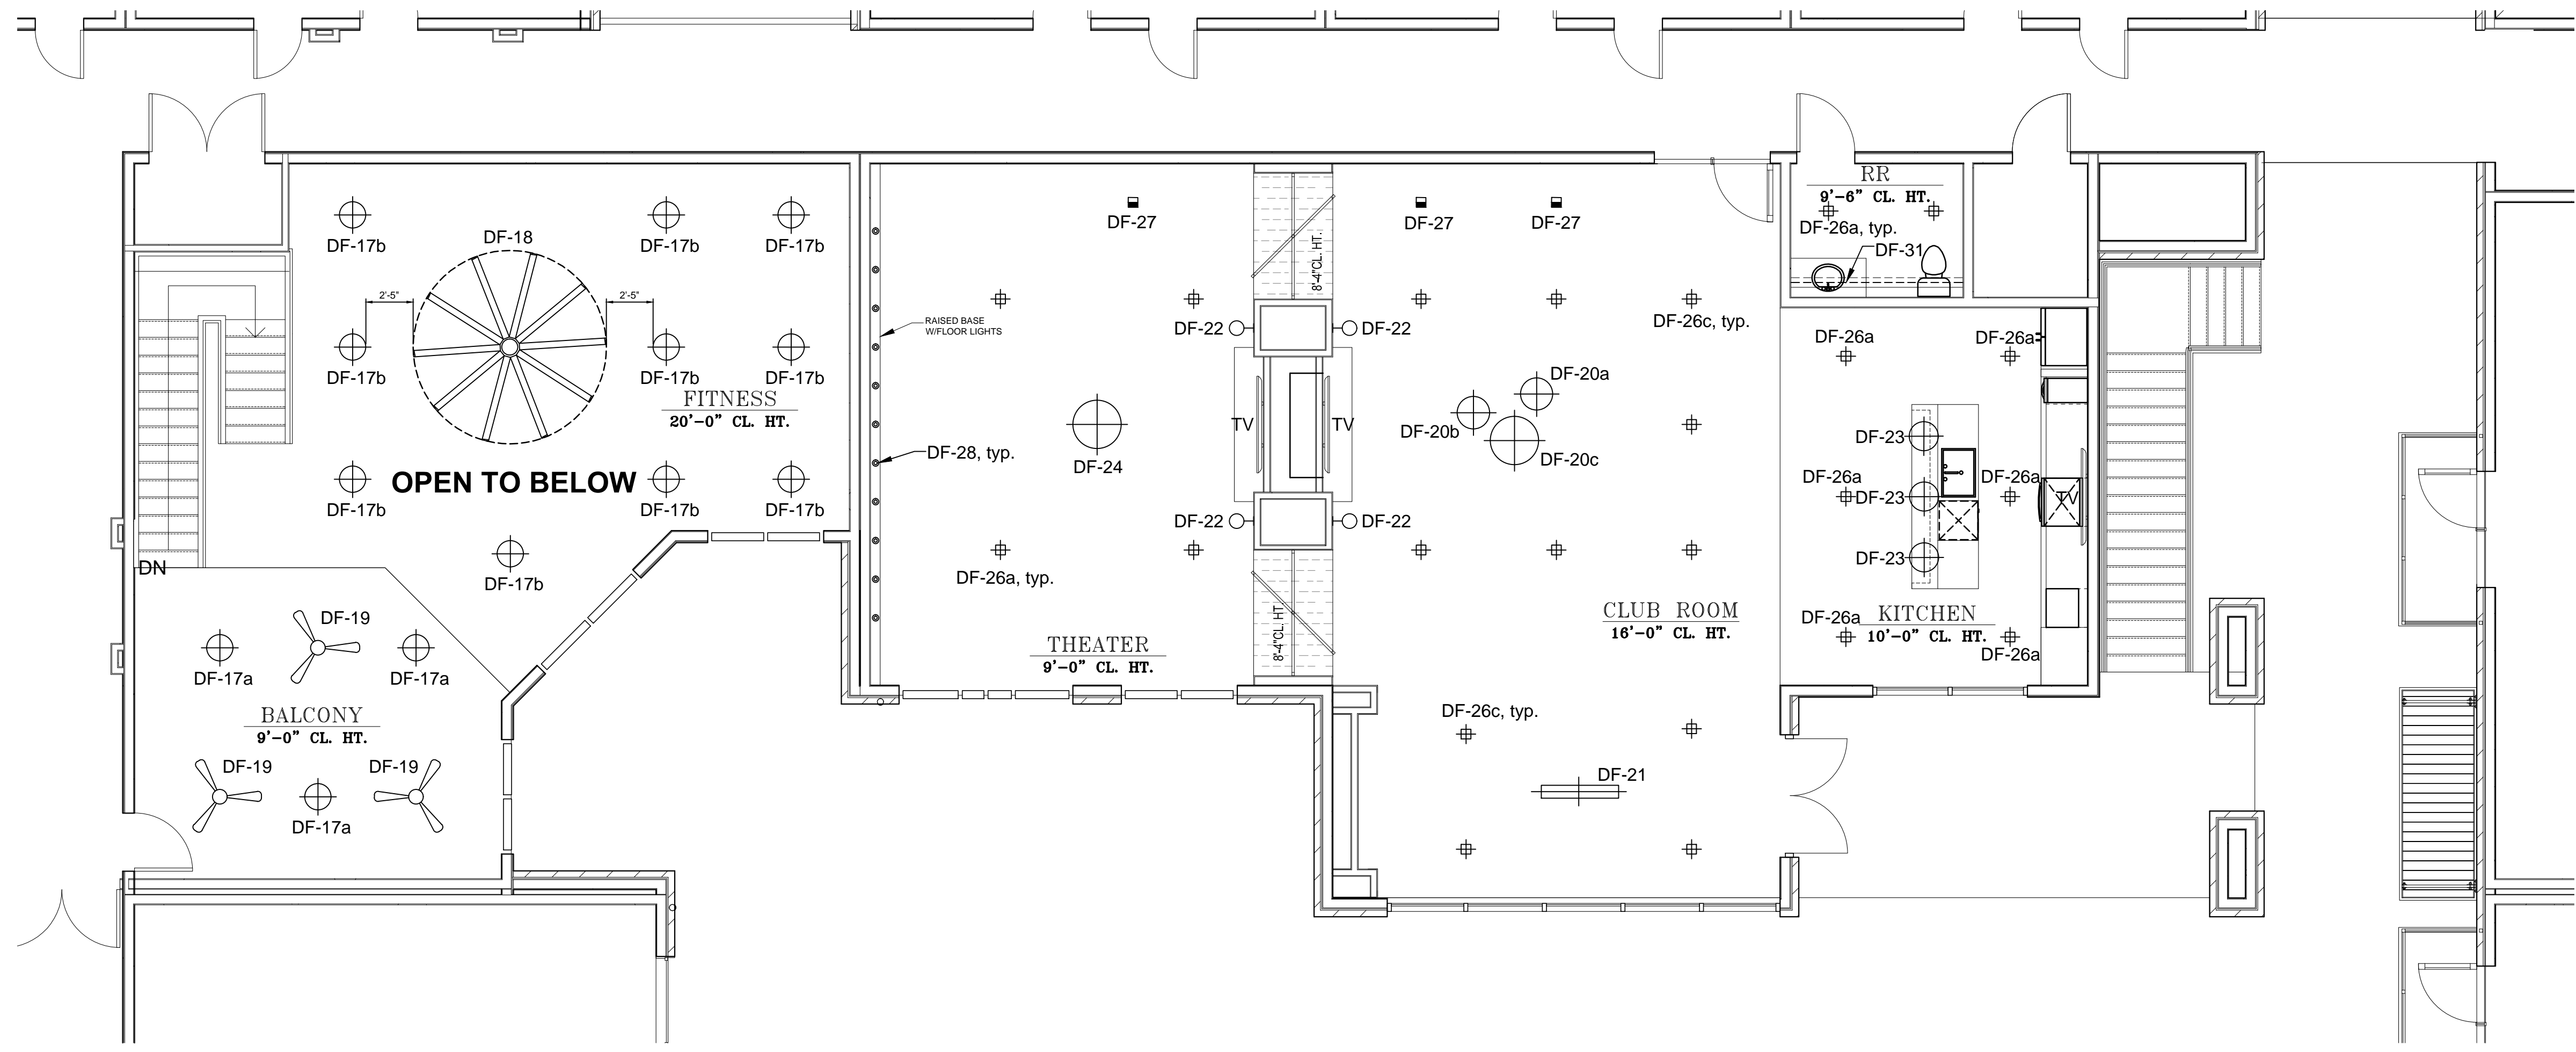

drawn by:
L.Wiggins

checked by:
J. Paulson

Date:
05.12.2015

REVISIONS

FOR:
PERMIT
SCALE: AS NOTED

E CLUB / THEATER- LEVEL 2
SCALE: 3/16" = 1'-0"

PLEASANT VALLEY APARTMENTS
AUSTIN, TEXAS

DECORATIVE
LIGHTING PLAN
LEVEL 2

ID2.3