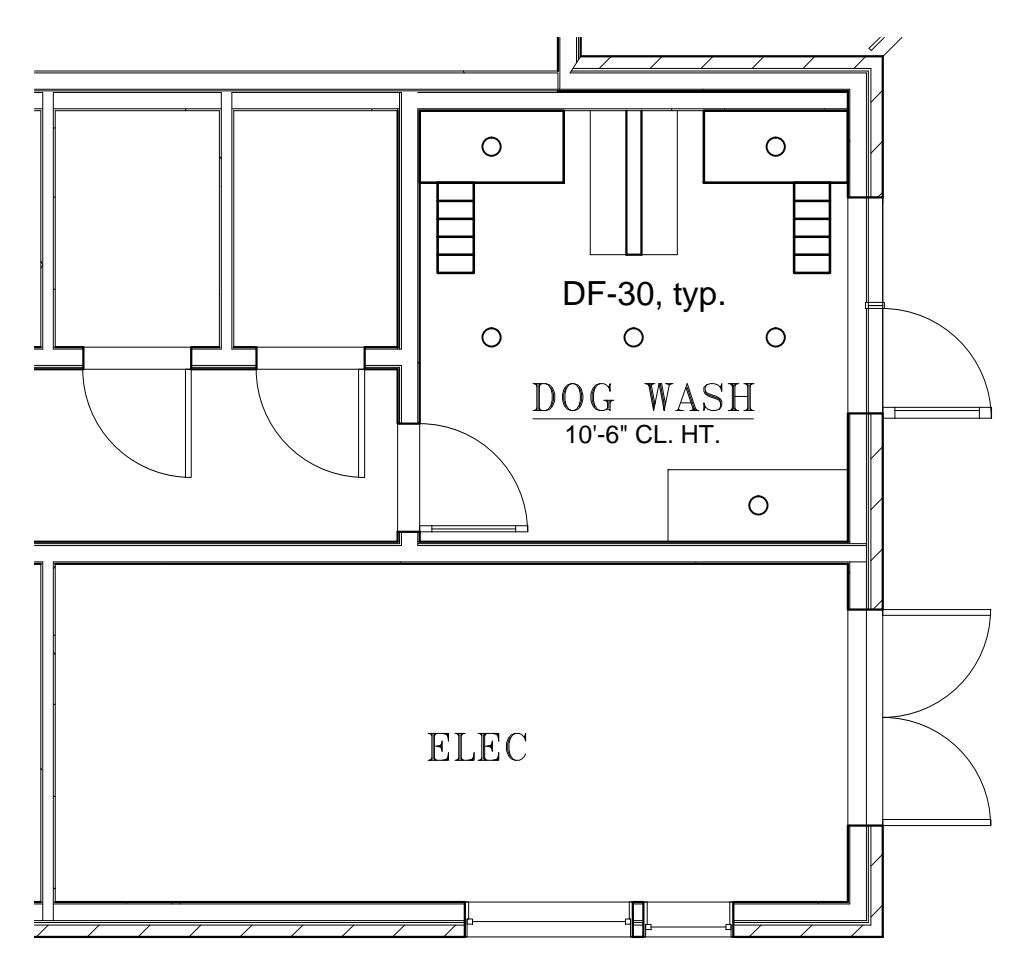

SCALE: AS NOTED

PLEASANT VALLEY APARTMENTS
 AUSTIN, TEXAS

DECORATIVE
 LIGHTING PLAN
 LEVEL 1

ID2.2

D DOG WASH
 SCALE: 3/16" = 1'-0"

C BIKE STORAGE
 SCALE: 3/16" = 1'-0"

B GAME ROOM, FITNESS
 SCALE: 3/16" = 1'-0"