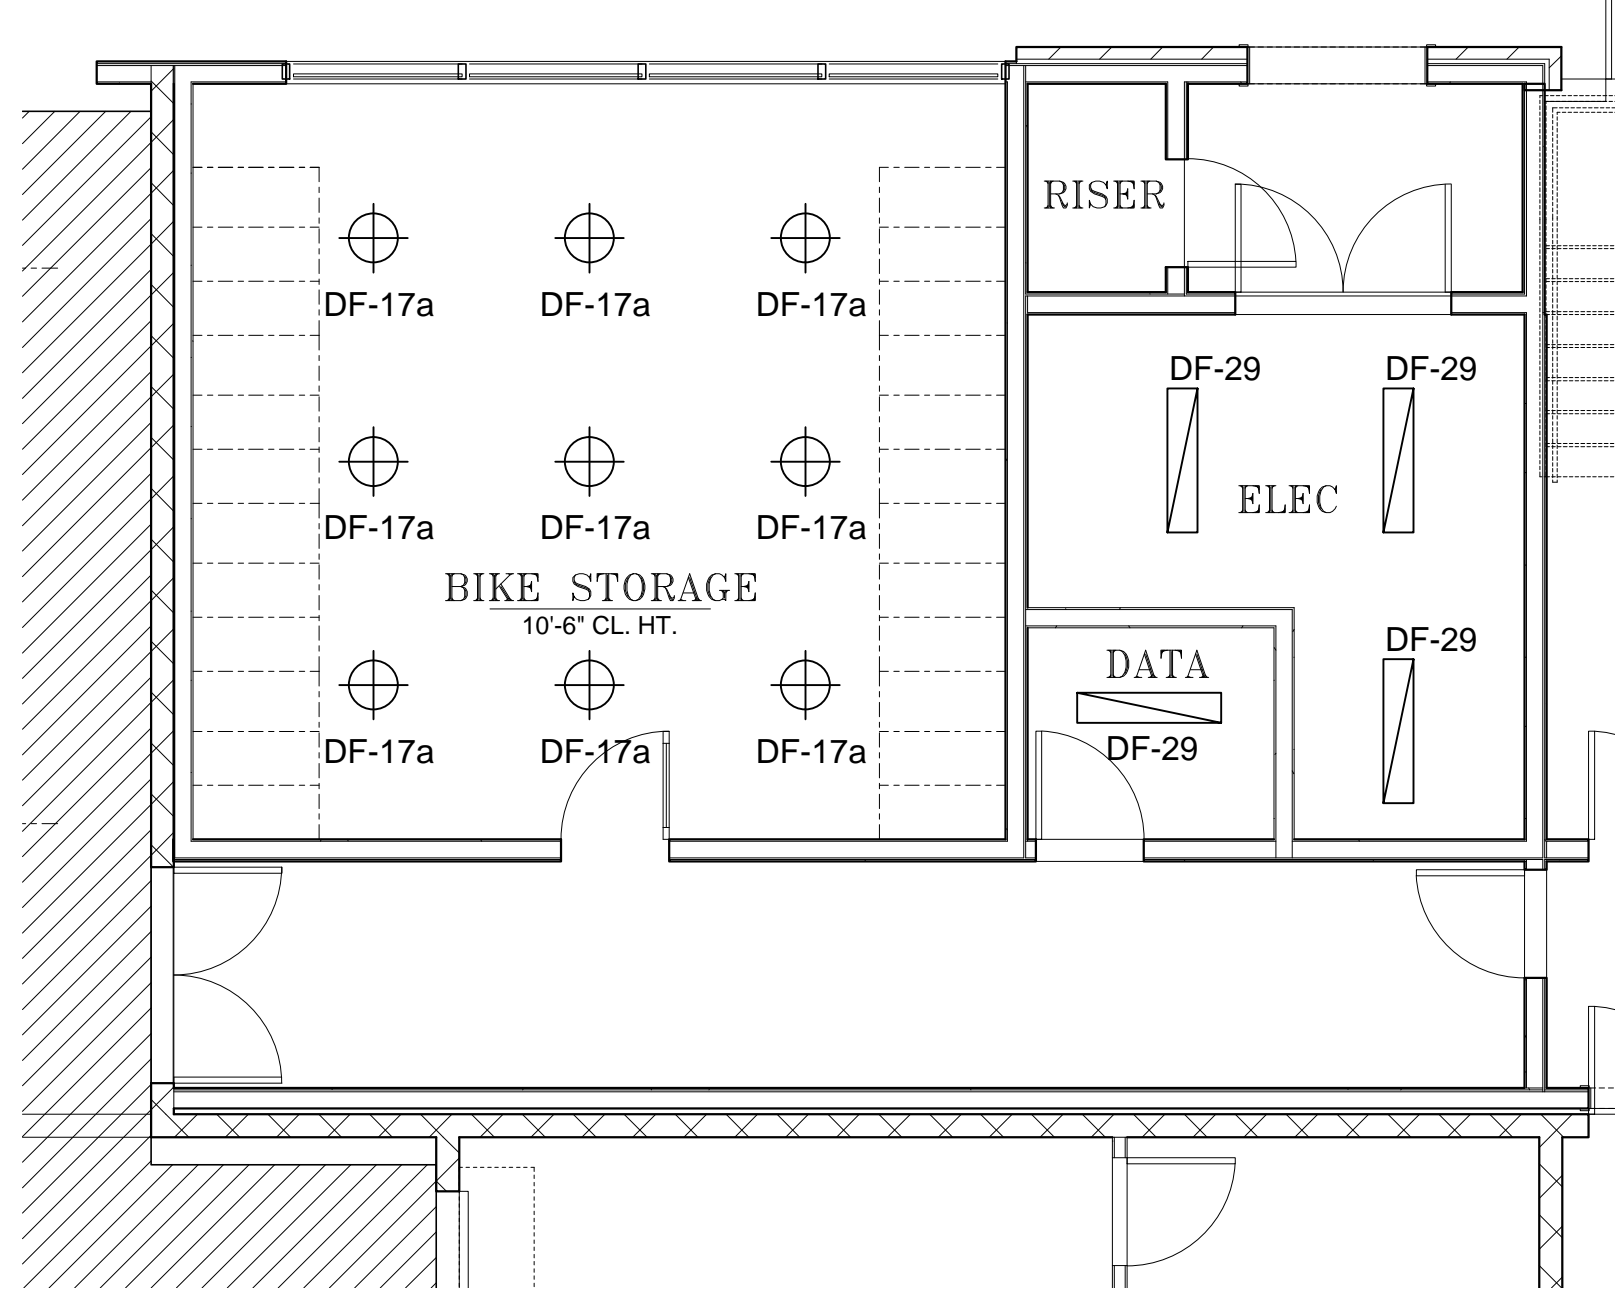

SCALE: AS NOTED

PLEASANT VALLEY APARTMENTS
 AUSTIN, TEXAS

DECORATIVE
 LIGHTING PLAN
 LEVEL 1

ID2.2

D DOG WASH
 SCALE: 3/16" = 1'-0"

C BIKE STORAGE
 SCALE: 3/16" = 1'-0"

B GAME ROOM, FITNESS
 SCALE: 3/16" = 1'-0"