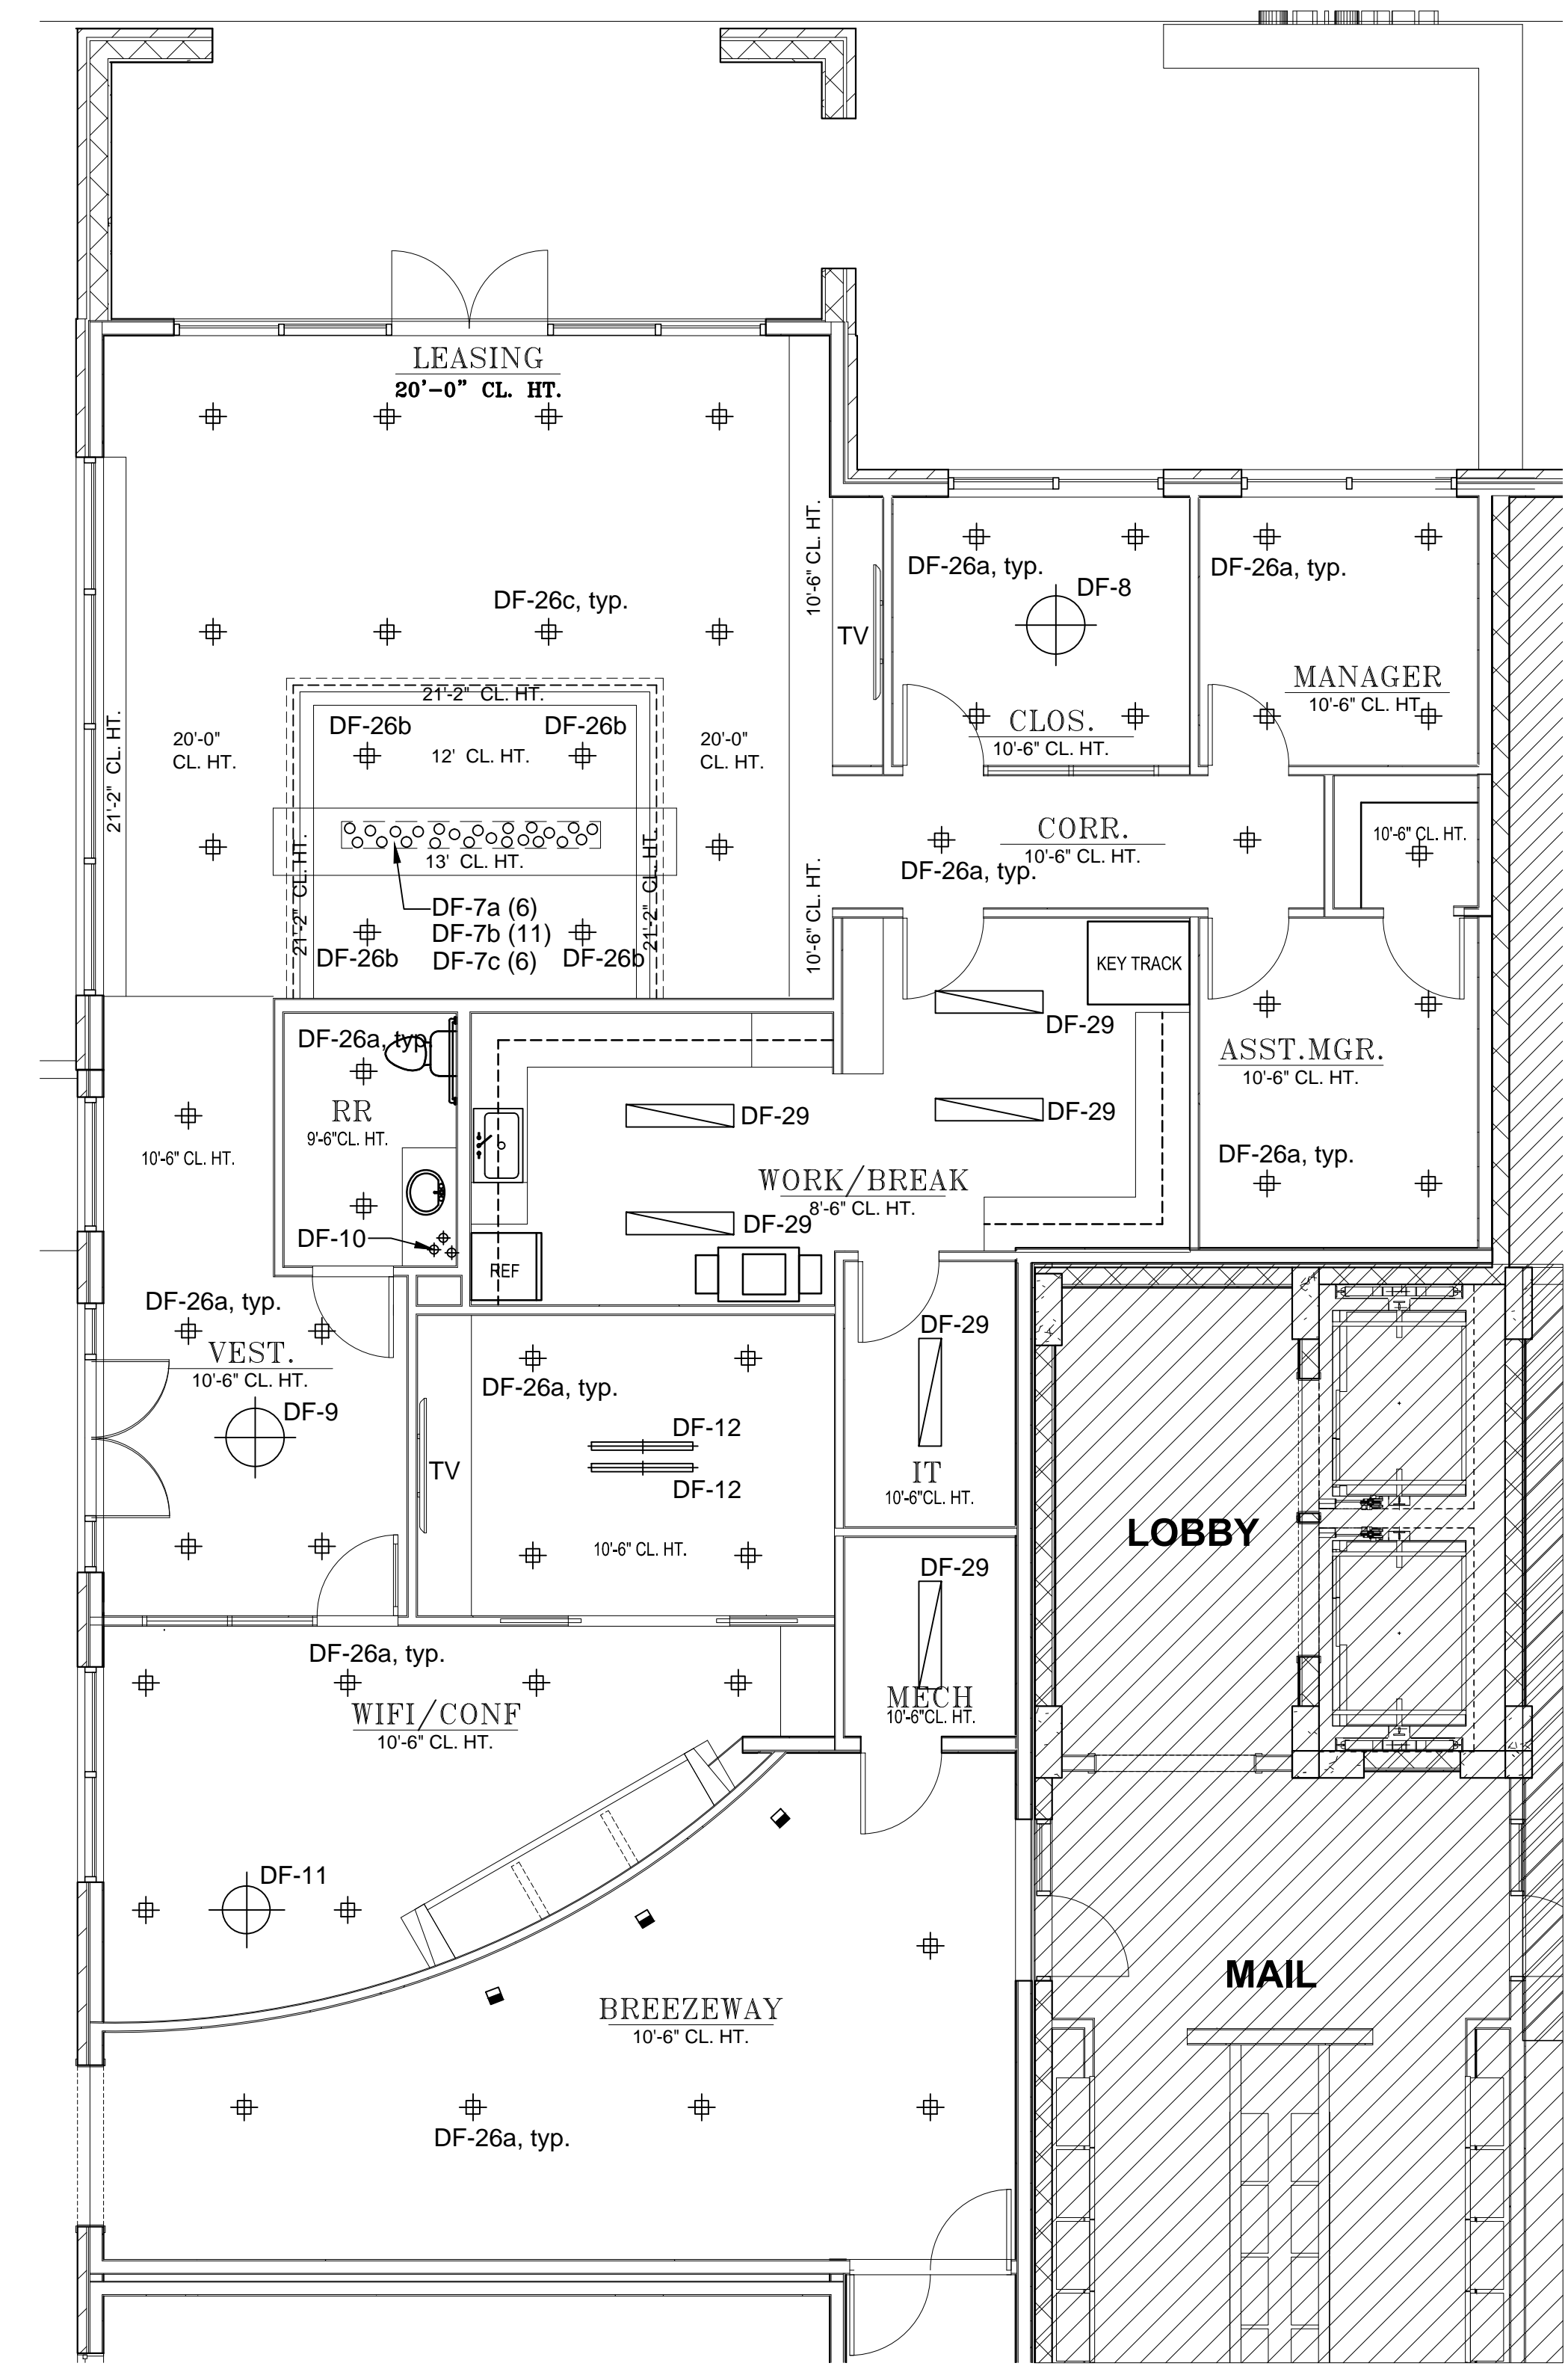

SCALE: AS NOTED

PLEASANT VALLEY APARTMENTS
 AUSTIN, TEXAS

DECORATIVE
 LIGHTING PLAN
 LEVEL 1

ID2.2

D DOG WASH
 SCALE: 3/16" = 1'-0"

C BIKE STORAGE
 SCALE: 3/16" = 1'-0"

B GAME ROOM, FITNESS
 SCALE: 3/16" = 1'-0"