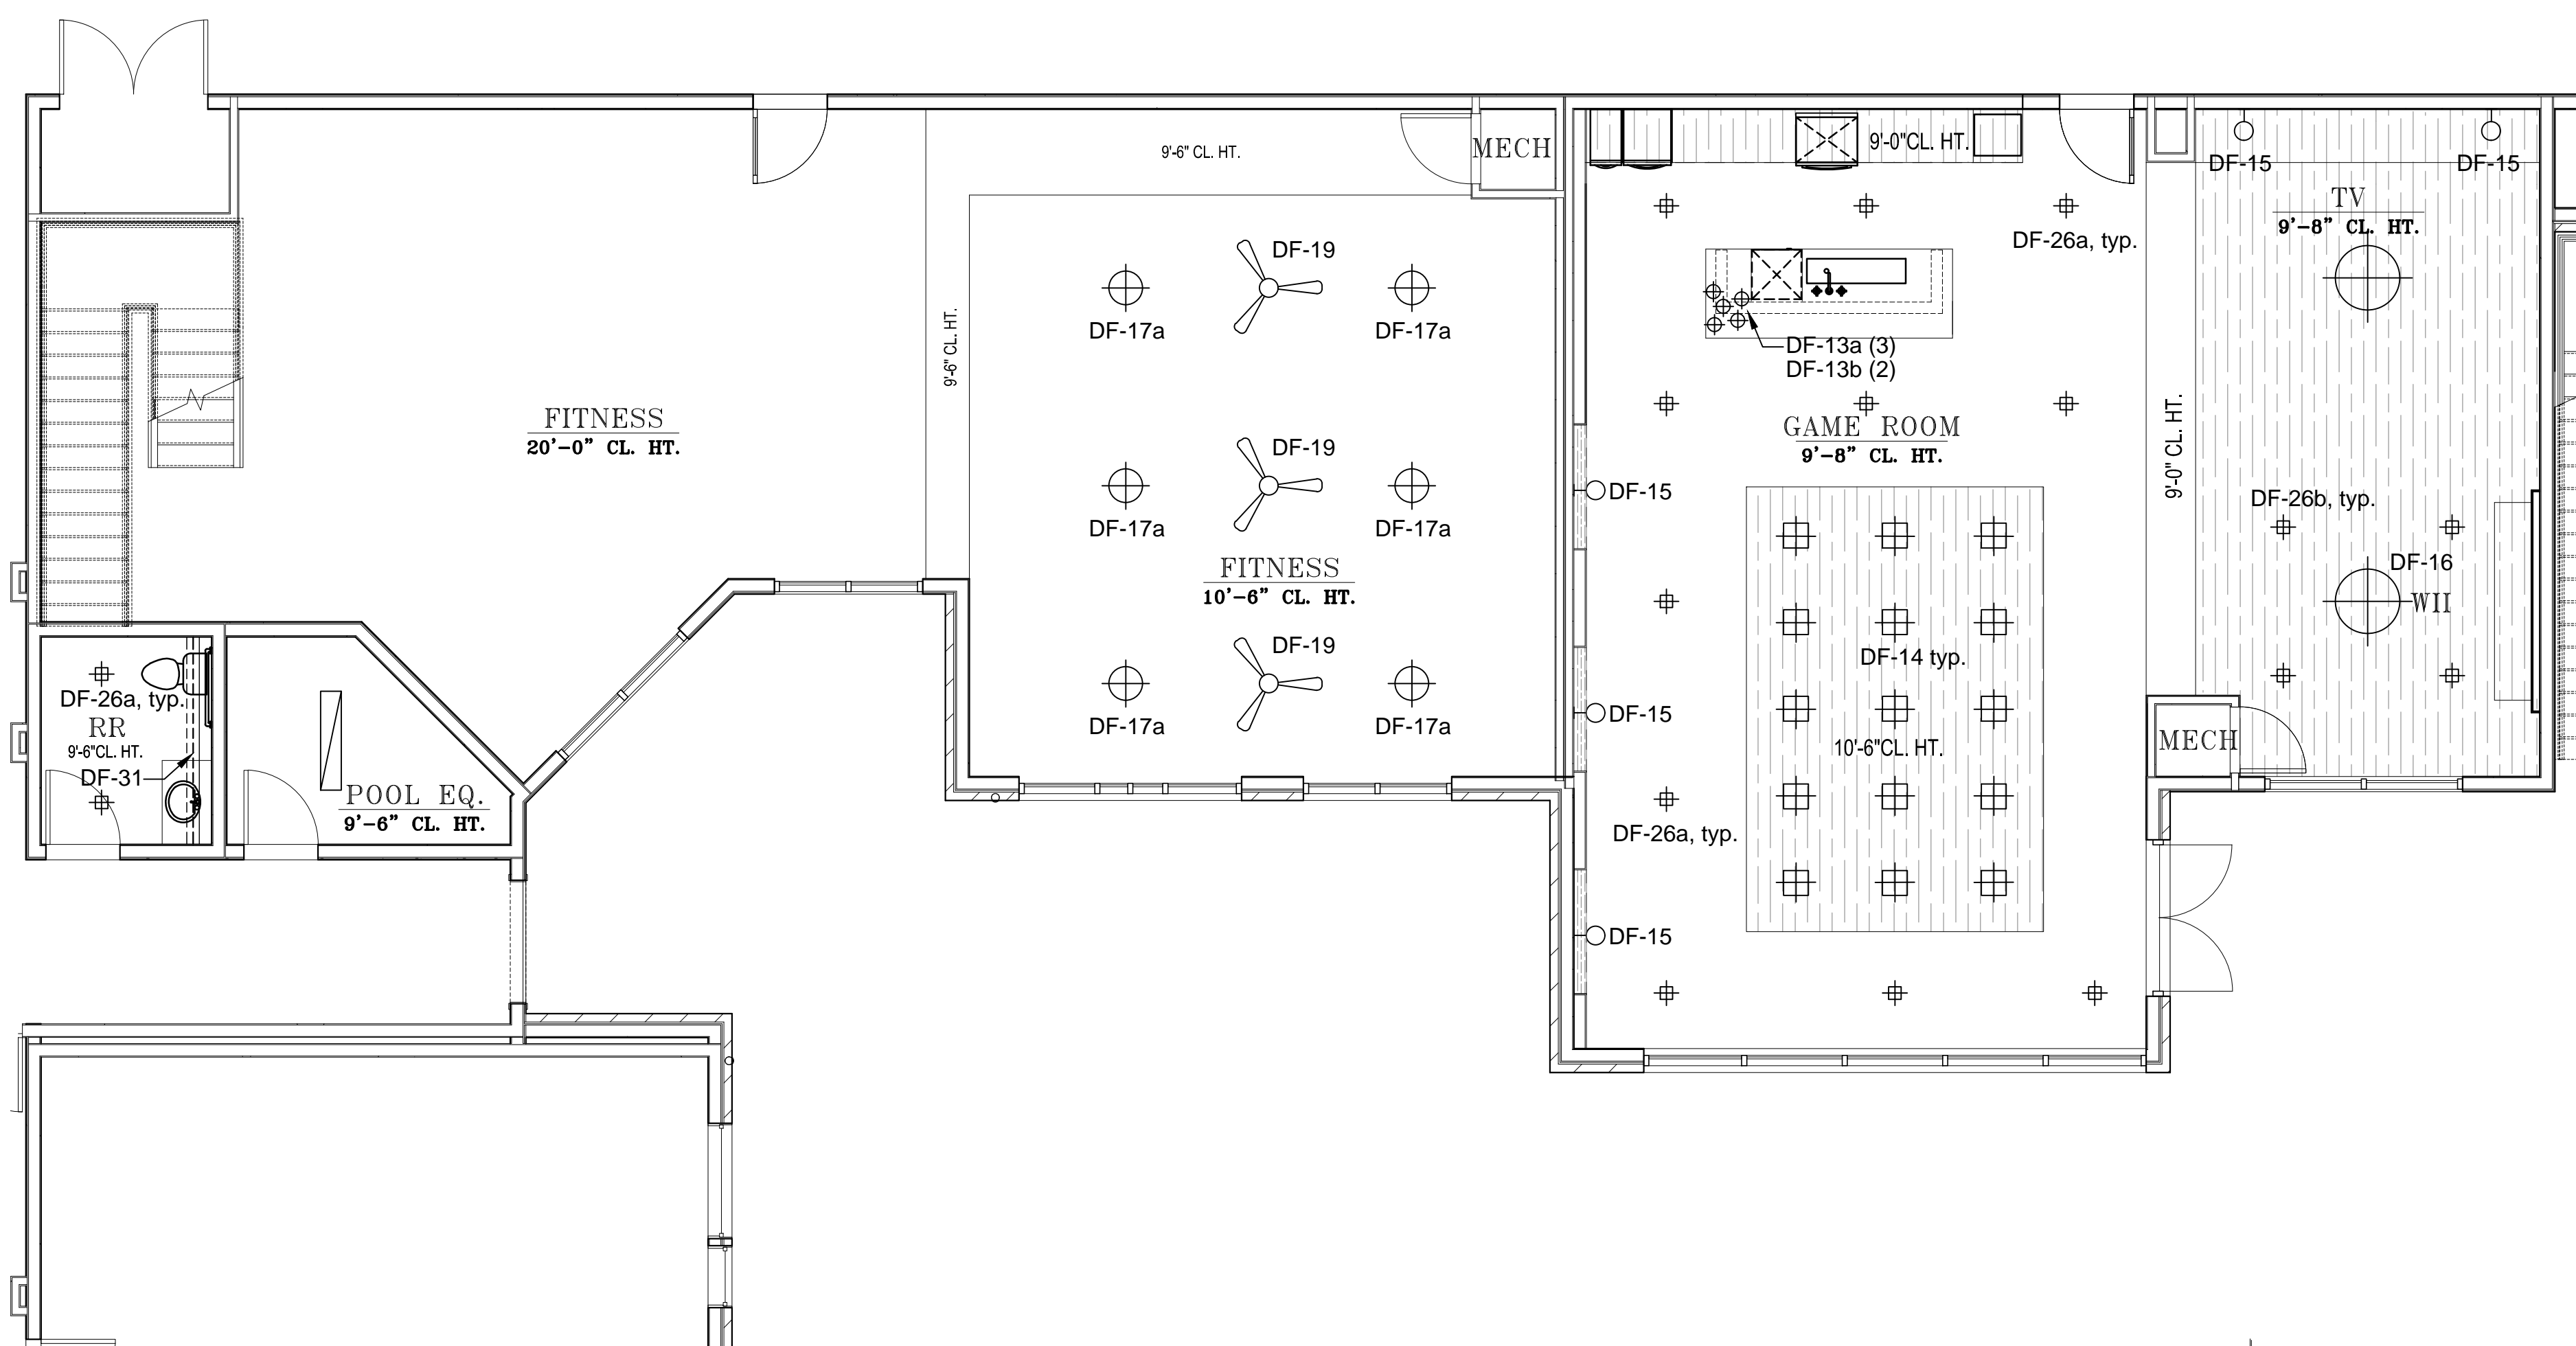

SCALE: AS NOTED

PLEASANT VALLEY APARTMENTS
 AUSTIN, TEXAS

DECORATIVE
 LIGHTING PLAN
 LEVEL 1

ID2.2

D DOG WASH
 SCALE: 3/16" = 1'-0"

C BIKE STORAGE
 SCALE: 3/16" = 1'-0"

B GAME ROOM, FITNESS
 SCALE: 3/16" = 1'-0"