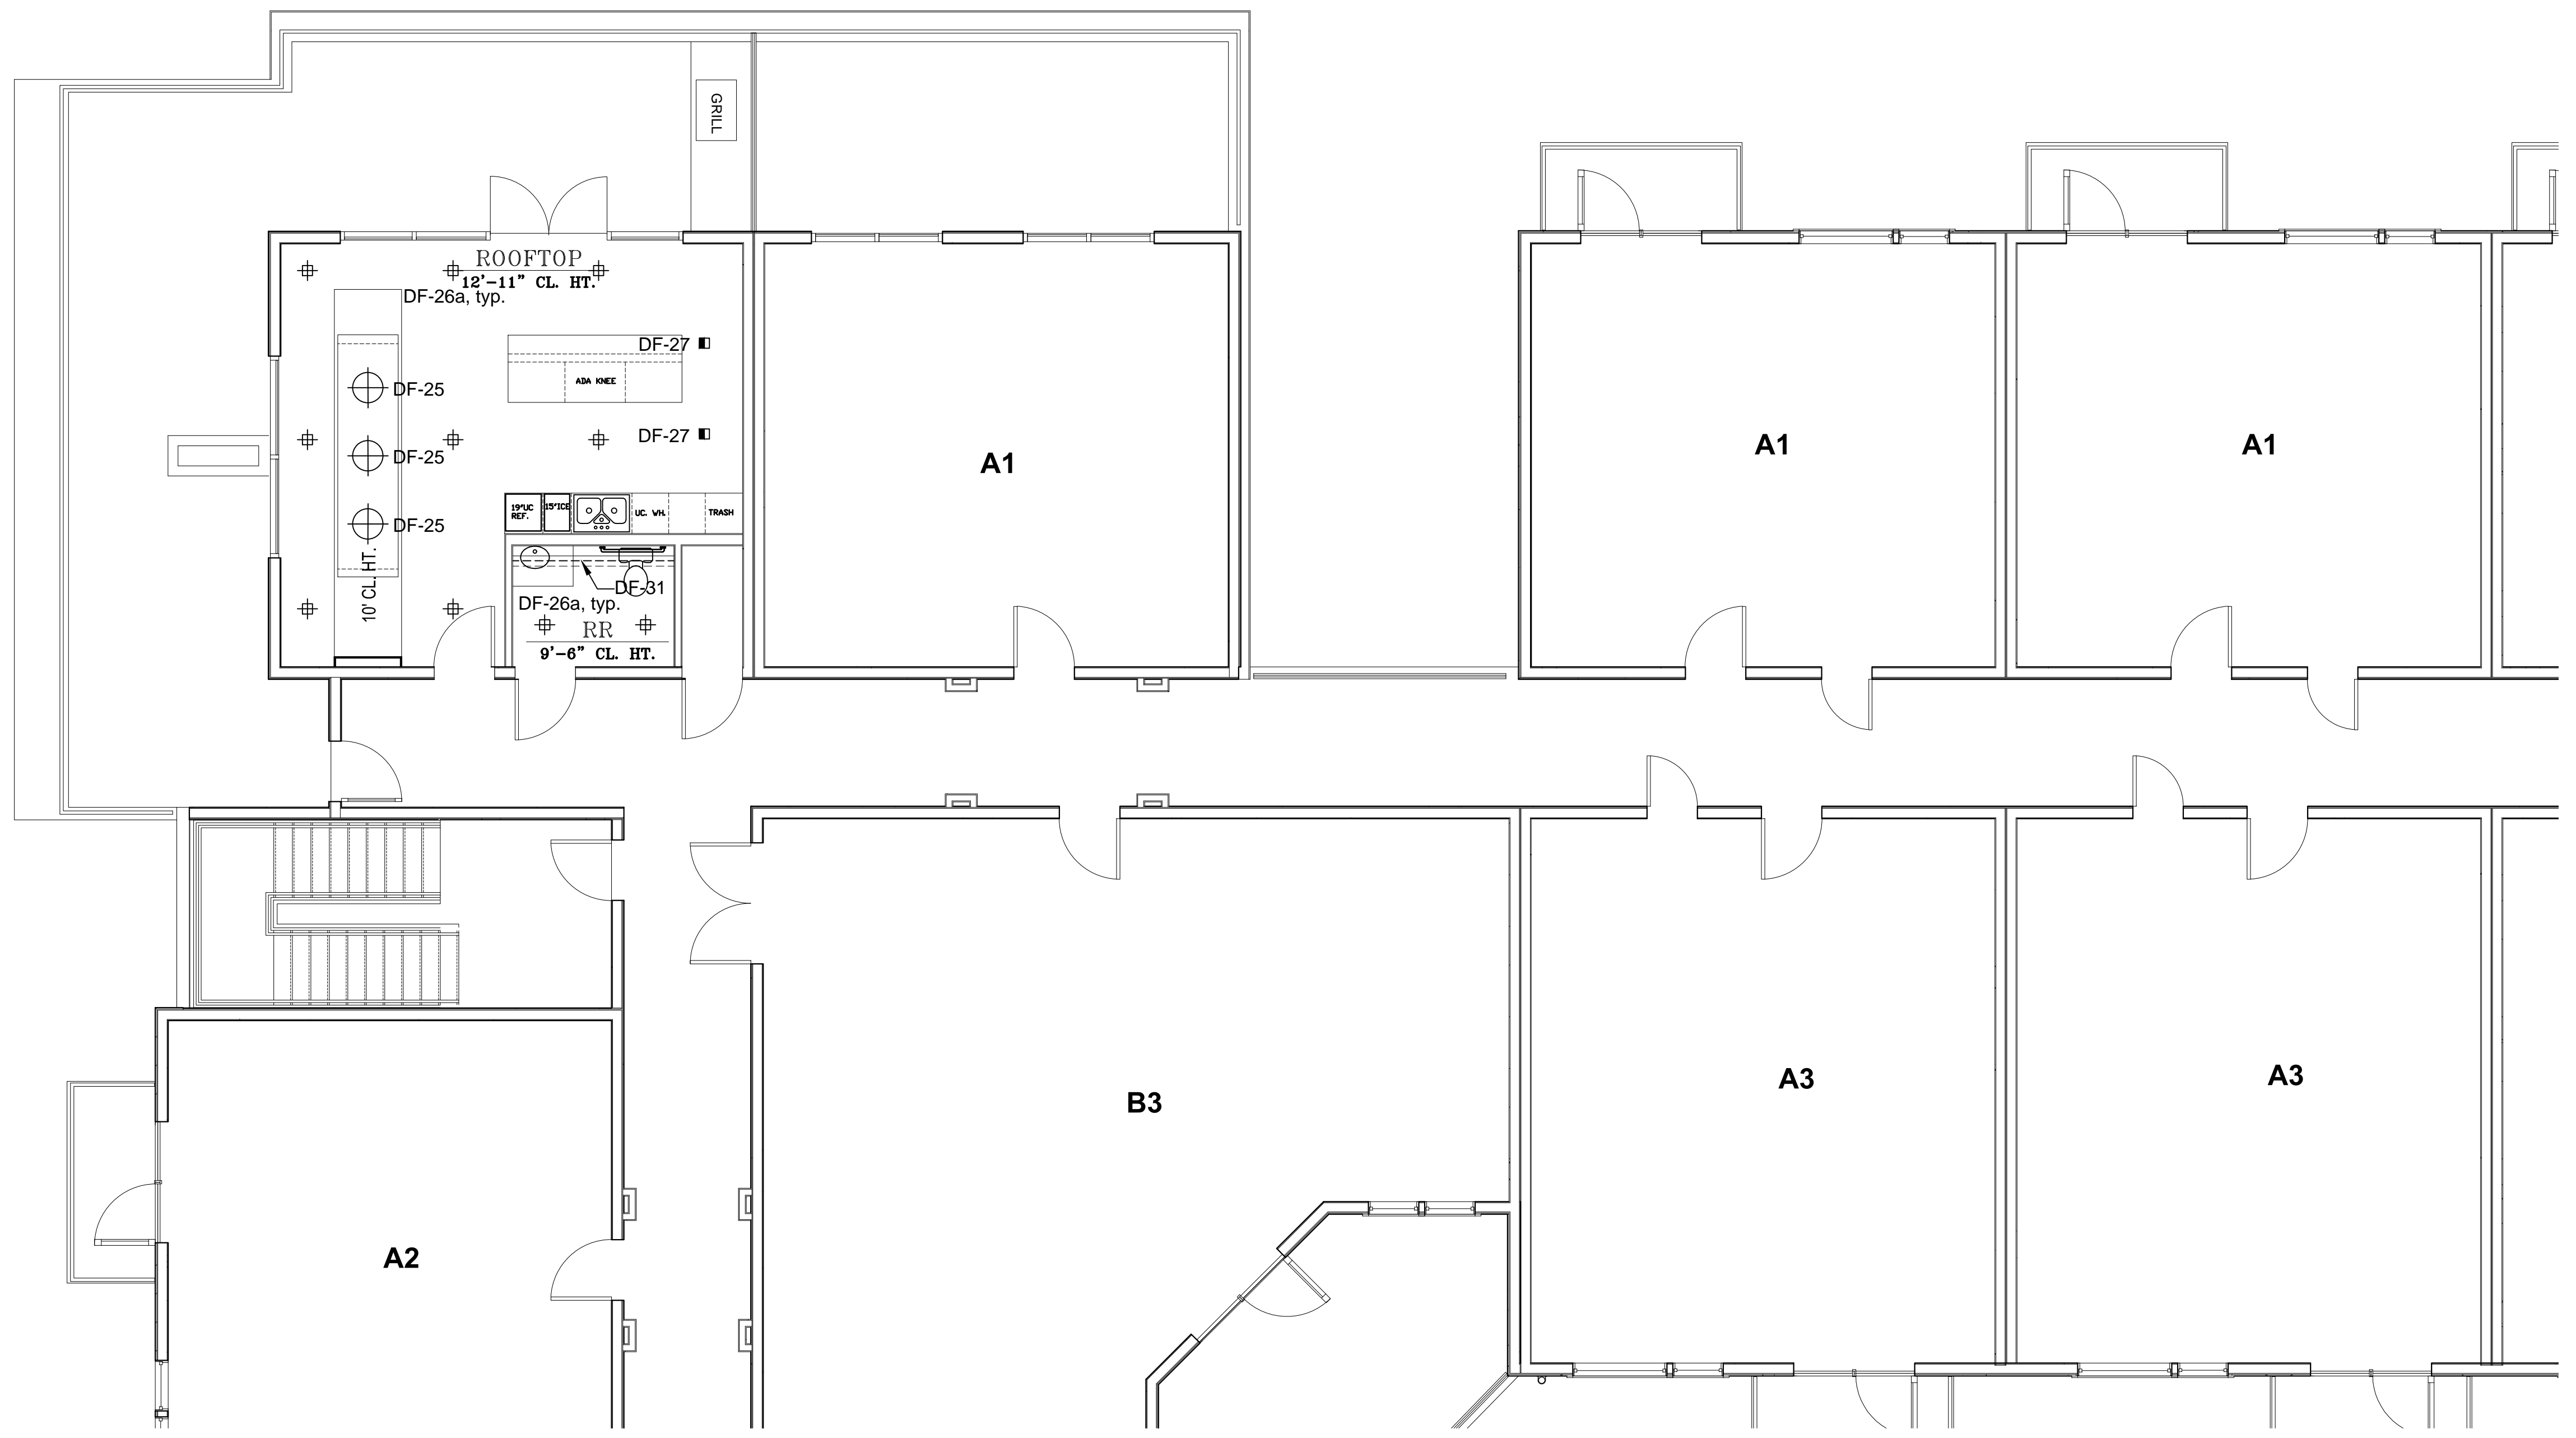

DECORATIVE
LIGHTING PLAN
LEVEL 2

ID2.3

drawn by:
 L.Wiggins

 checked by:
 J. Paulson

 Date:
 05.12.2015

 REVISIONS

FOR:
 PERMIT

 SCALE: AS NOTED